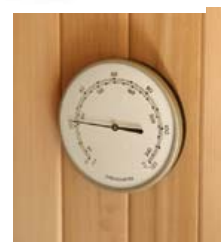

Optional Extra

Marine grade stereo and speakers

Sovereign Spas & Pools, C/Juan XXIII, 106, Port de Pollença, 07470
Tel/Fax: 971 866958 Mobile: 659 078327 E-mail: info@spasmallorca.com